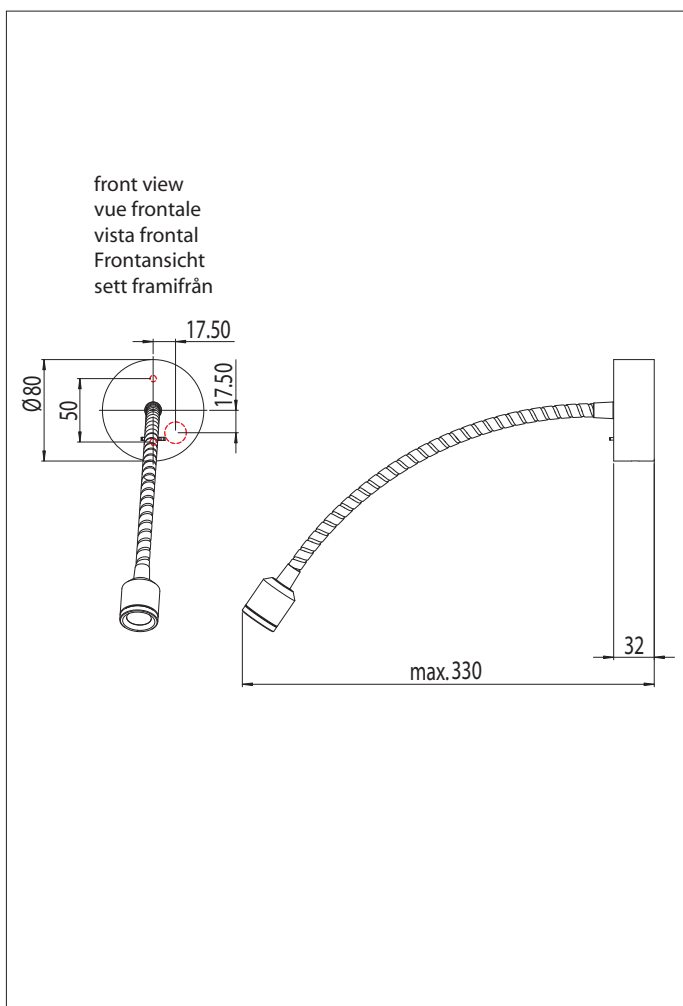

0659 Fosso Switched chrome

| | | |
|--------------|--|-------|
| 1x 1w LED | | incl. |
|--------------|--|-------|

| |
|-----------|
| Seoul LED |
|-----------|

| | | |
|---------------|--|-------|
| LED Driver | | incl. |
|---------------|--|-------|