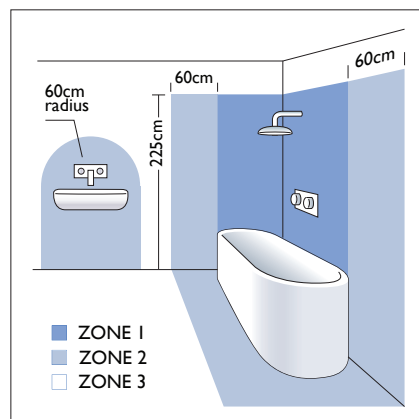

1x 1w LED		incl.

Seoul LED

LED Driver		incl.

Zones	3