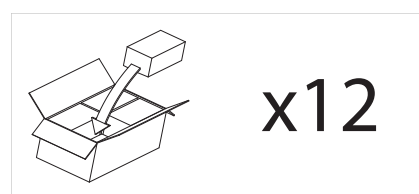

1x 1w LED		incl.

Seoul LED

LED Driver		incl.

Zones	3